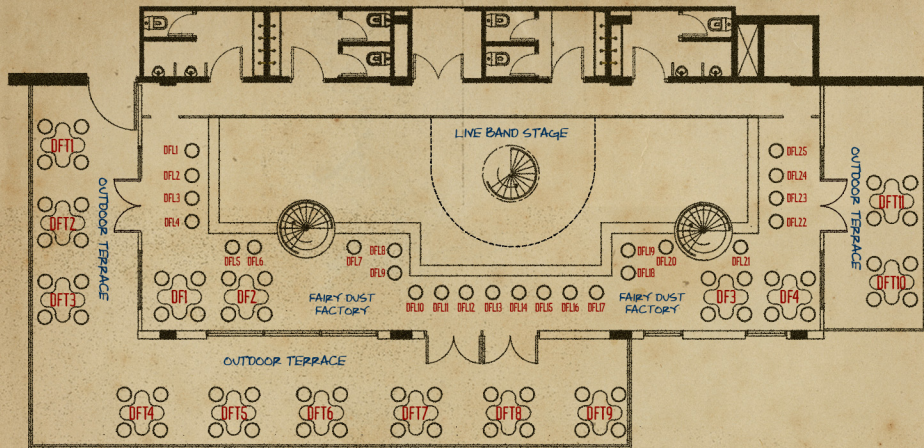

IF2,5

Indoor Dust Factory ground floor (live band area)
Seats 4 people

IF1,3,4,6

Indoor Dust Factory ground floor (live band area)
Seats 8-10 people

T1-T11

Outdoor Dust Factory ground floor (live band area)
Seats 4-6 people

The
Iron Fairies
MUSIC LAMP

GROUND FLOOR

BOOKING: +6016-221 3612

ADDRESS: H-G-06, HIVE, TREC

DF1-DF4

Indoor Dust Factory 1st floor (live band area)
Seats 4 people & 4-6 standing

DFT1-DFT11

Outdoor Dust Factory Terrace 1st floor (live band area)
Seats 4 people & 4-6 standing