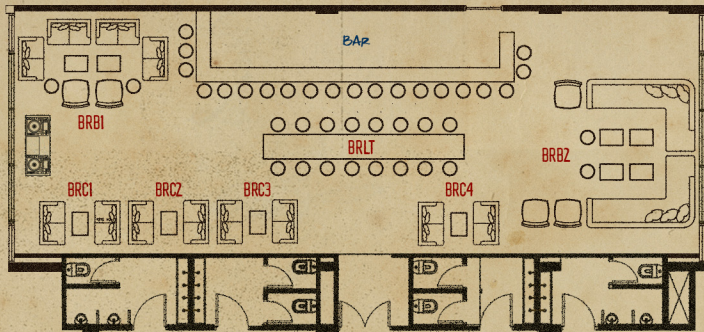

IF2,5

Indoor Dust Factory ground floor (live band area)
Seats 4 people

IF1,3,4,6

Indoor Dust Factory ground floor (live band area)
Seats 8-10 people

T1-T11

Outdoor Dust Factory ground floor (live band area)
Seats 4-6 people

The
Iron Fairies
MUSIC LAMP

GROUND FLOOR

BOOKING: +6016-221 3612

ADDRESS: H-G-06, HIVE, TREC

DF1-DF4

Indoor Dust Factory 1st floor (live band area)
Seats 4 people & 4-6 standing

DFT1-DFT11

Outdoor Dust Factory Terrace 1st floor (live band area)
Seats 4 people & 4-6 standing

The
Iron Fairies
BAR & LUNcheon

MEZZANINE

BOOKING: +6016-221 3612

ADDRESS: H-G-06, HIVE, TREC

- BRLT** Long table Butterfly Room (DJ area)
Seats 20 people
- BRC1-BRC4** Small couch Butterfly Room (DJ area)
Seats 4-6 people & few standing
- BRB1-BRB2** Large sofa Butterfly Room (DJ area)
Seats 12 people (BRB1) and 24 people (BRB2)